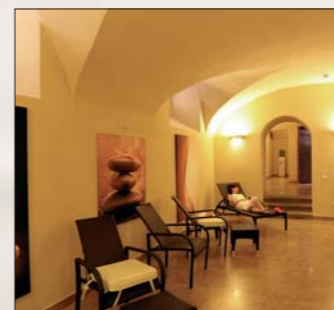

Le Camere

Comfort ed eleganza racchiusi in ogni singolo dettaglio. Questi sono i caratteri che contraddistinguono gli alloggi di Palazzo San Lorenzo, dalle accoglienti Camere, alle raffinate Suite, ai pregiati Appartamenti. Infatti il Complesso, offre ai propri ospiti, la possibilità di scegliere tra diverse sistemazioni, per un soggiorno che sia all'altezza delle vostre aspettative. Le stanze, tutte insonorizzate e luminose, dispongono di comfort di alto livello, integrati a spazi di raffinata bellezza.